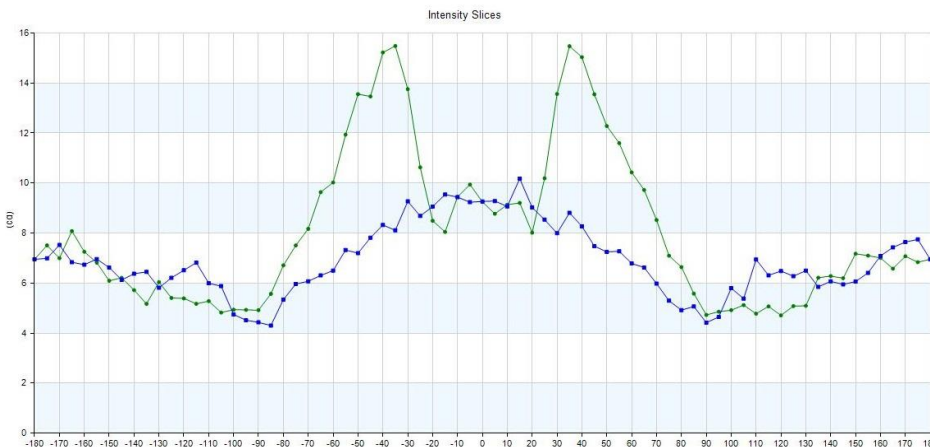

### BEST FEATURES

- MADE IN KOREA
- WIDE ANGLE OF RADIATION, PRO BEAM PATTERN
- MORE FACE COVERAGE, LESS INSTALLED MODULE, LESS COST
- LM80 TESTED SEOL SEMICONDUCTOR LEDs
- IP68 INGRESS PROTECTION
- GOOD FOR OUTDOOR USE, IN WET OR DUMP LOCATIONS

RECOMMENDED DEPTH FOR CHANNEL LETTERS.....80 mm – 150 mm  
RECOMMENDED DEPTH FOR LIGHT CABINETS.....120 mm – 150 mm

### DIMENSIONS: units in mm

### INTENSITY DISTRIBUTION CHART

— Green line - Item with optics  
— Blue line - item without optics