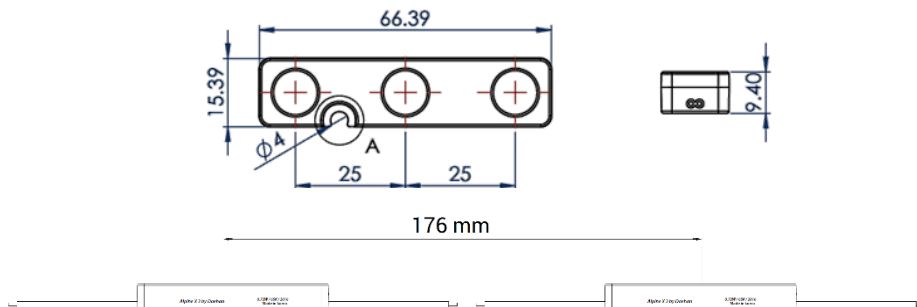

RECOMMENDED DEPTH FOR CHANNEL LETTERS.....80 mm – 150 mm  
RECOMMENDED DEPTH FOR LIGHT CABINETS.....120 mm – 150 mm

### DIMENSIONS: units in mm

### SPECIFICATIONS\*:

Part number.....Alpine X3 0.72 SSE  
Input voltage.....12V DC  
Power consumption (typical).....0.72 Watt  
Drive current.....60 mA  
LED package.....3020  
Housing.....PC + ABS

Lm per module (typical).....70 lm  
Viewing angle .....  
150°  
CRI (minimal)..... 80