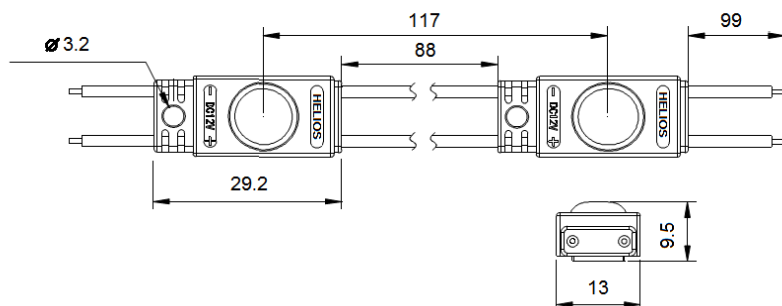

RECOMMENDED DEPTH FOR CHANNEL LETTERS & LIGHT CABINETS.....50 mm – 100 mm

DIMENSIONS: units in mm

INTENSITY DISTRIBUTION CHART

SPECIFICATIONS*:

Part number.....Alpine A1 0.36
 Input voltage.....12V DC
 Power consumption (typical).....0.36 Watt
 Drive current.....30 mA
 LED package.....2835
 Housing.....PVC

Lm per module (typical).....32 lm
 Viewing angle160°
 CRI (minimal).....80

Available colors
 Daylight white.....6,500 K

Max. allowed quantity in series.....**50 pcs**
 Lead wire.....22AWG

Ingress protection.....IP 65
 Operating temperature - 25°C to +60°C