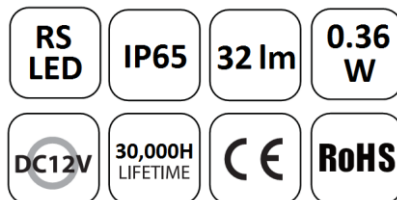

Alpine A1 0.36 LEDs with optics 160°

BEST FEATURES

- GREAT SOLUTION FOR SLIM LETTERS AND LIGHT CABINETS
- WIDE ANGLE OF RADIATION
- LESS INSTALLED MODULES, LESS COST
- IP65 INGRESS PROTECTION
- CONSTANT CURRENT DRIVING MODE

RECOMMENDED DEPTH FOR CHANNEL LETTERS & LIGHT CABINETS.....50 mm – 100 mm

DIMENSIONS: units in mm

INTENSITY DISTRIBUTION CHART

SPECIFICATIONS*:

Part number.....Alpine A1 0.36
 Input voltage.....12V DC
 Power consumption (typical).....0.36 Watt
 Drive current.....30 mA
 LED package.....2835
 Housing.....PVC

Lm per module (typical).....32 lm
 Viewing angle160°
 CRI (minimal).....80

Available colors
 Daylight white.....6,500 K

Max. allowed quantity in series.....**50 pcs**
 Lead wire.....22AWG

Ingress protection.....IP 65
 Operating temperature - 25°C to +60°C