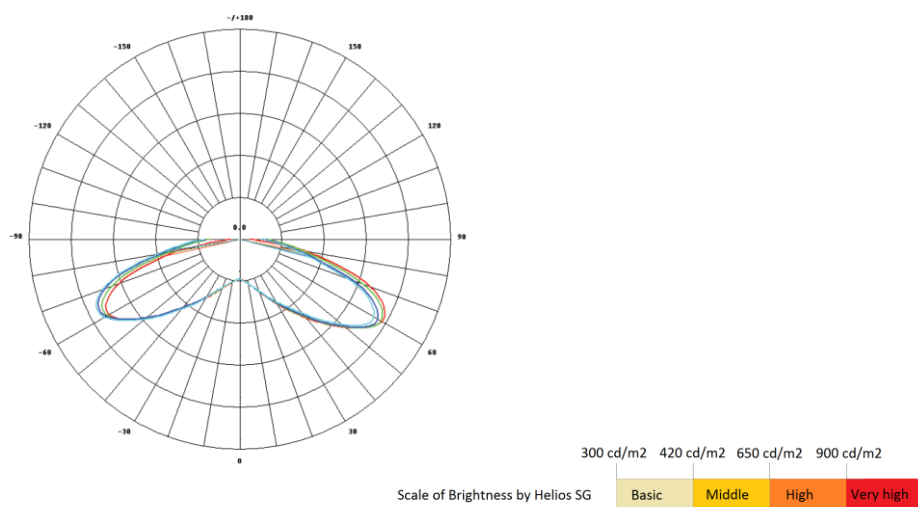

RECOMMENDED DEPTH FOR CHANNEL LETTERS & LIGHT CABINETS.....50 mm – 100 mm

DIMENSIONS: units in mm

INTENSITY DISTRIBUTION CHART

SPECIFICATIONS*:

Part number.....Alpine A1 0.36
 Input voltage.....12V DC
 Power consumption (typical).....0.36 Watt
 Drive current.....30 mA
 LED package.....2835
 Housing.....PVC

Lm per module (typical).....32 lm
 Viewing angle160°
 CRI (minimal).....80

Available colors
 Daylight white.....6,500 K

Max. allowed quantity in series.....**50 pcs**
 Lead wire.....22AWG

Ingress protection.....IP 65
 Operating temperature - 25°C to +60°C